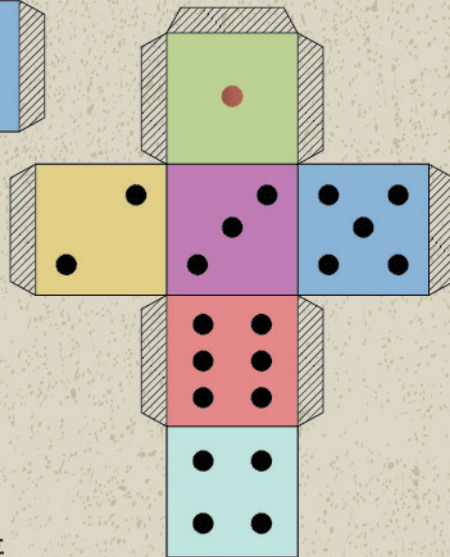

TEAR OUT DICE AND
APPLY GLUE ON  SIDE

USE 2 DICES TO
SPEED UP THE GAME

USE COLOR CODES FOR CHOPE GAME

TOKENS FOR SCHOOL RUSH

CHOOSE YOUR FAVOURITE COLOUR,
TEAR IT OUT AND FOLD IT IN HALF.

FOLD HERE